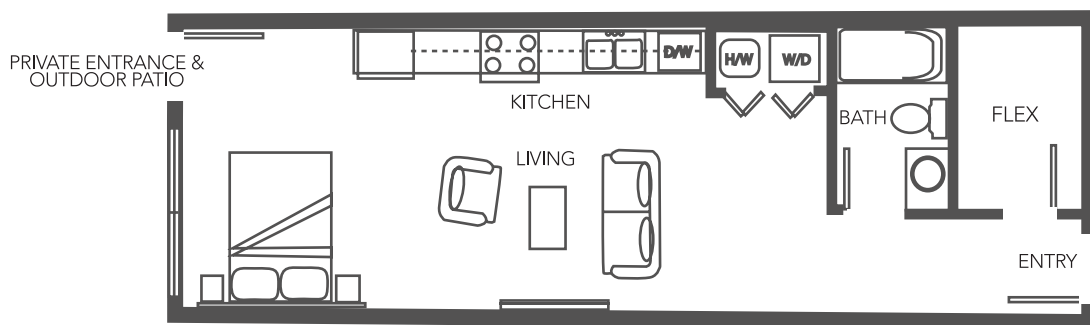

Unit 101

Indoor Living: 539 sf

Ground Floor

3050 Kingsway, Vancouver, BC

604.773.7132

www.rupert-living.ca

info@rupert-living.ca