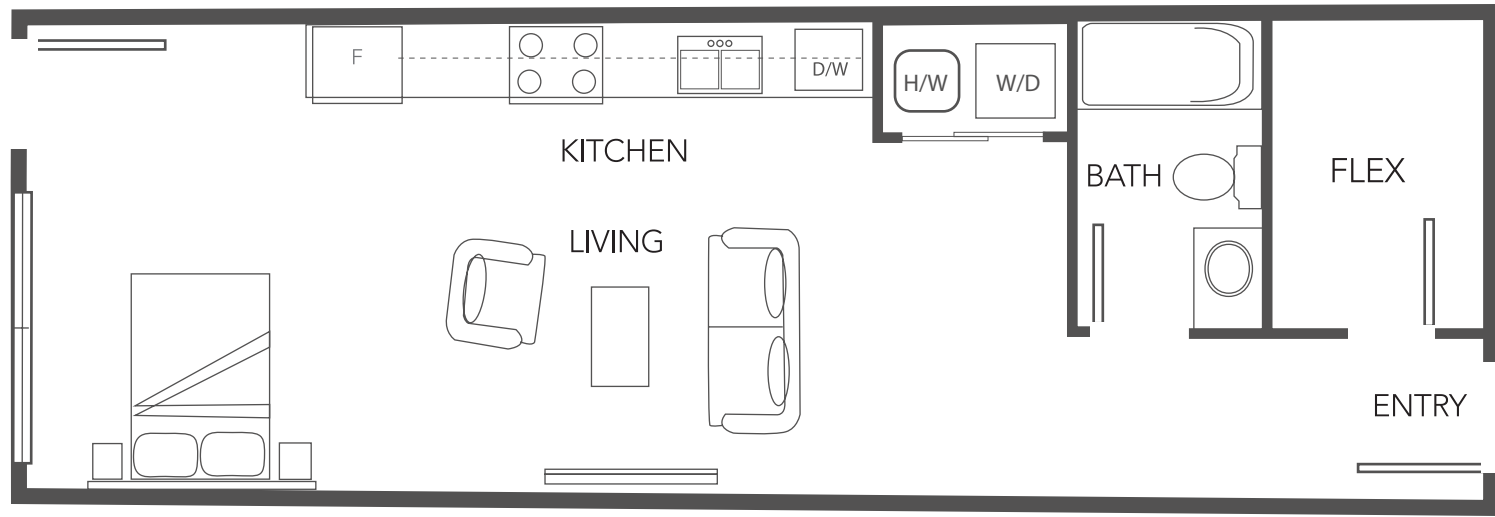

PRIVATE ENTRANCE & OUTDOOR PATIO

A

STUDIO + FLEX
UNIT 101
INTERIOR: 503 SQ FT